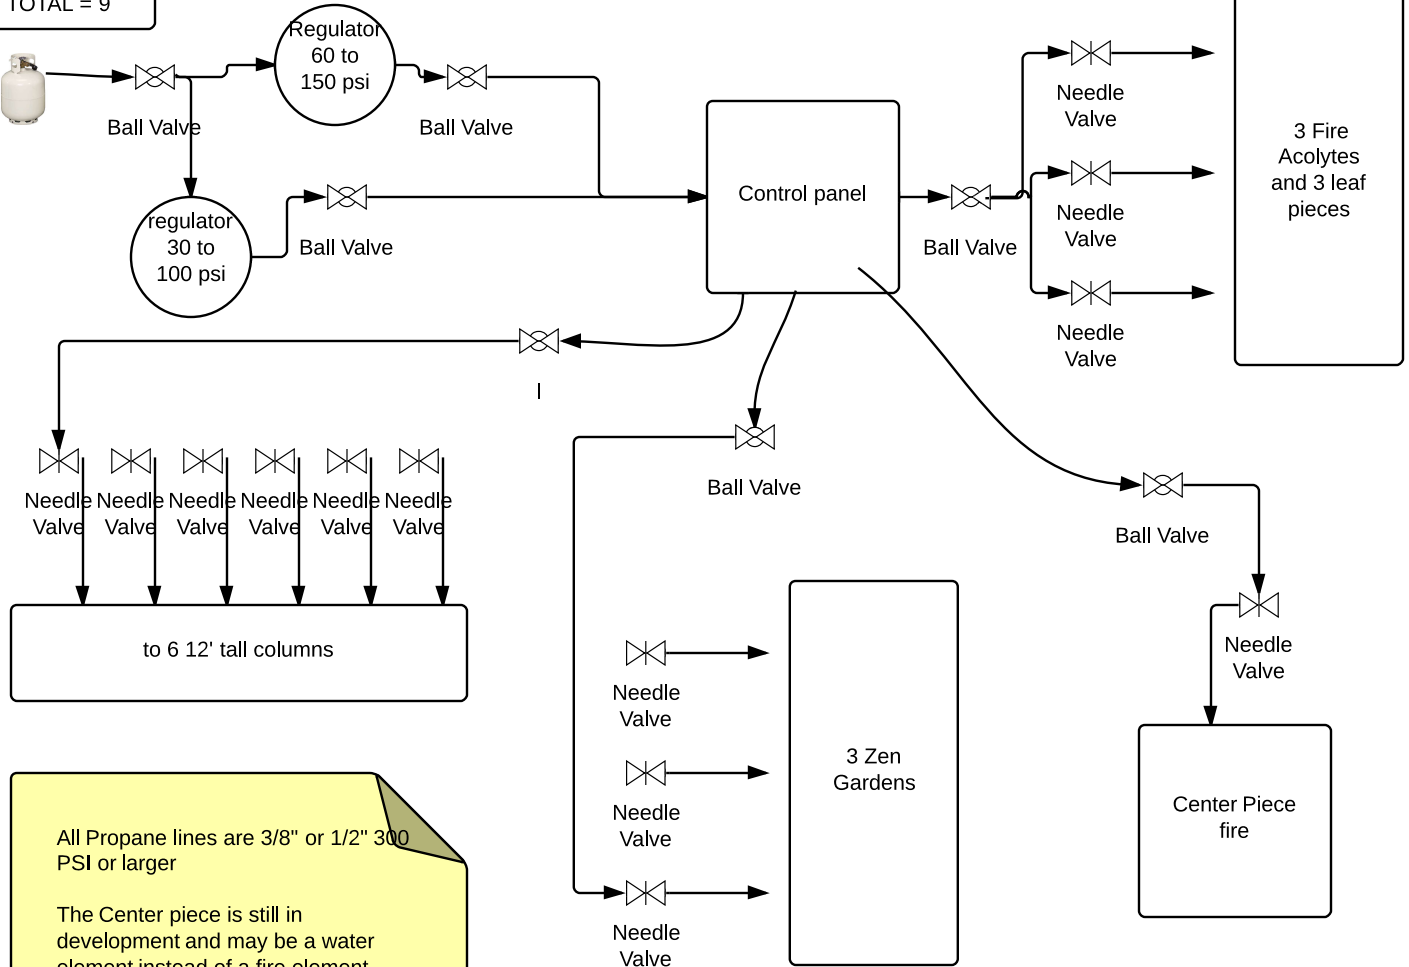

Fuel Depot all
100# tanks
TOTAL = 9

All Propane lines are 3/8" or 1/2" 300 PSI or larger

The Center piece is still in development and may be a water element instead of a fire element.

I ran out of elements on this free version of Lucid Charts a more extensive version will be available later.